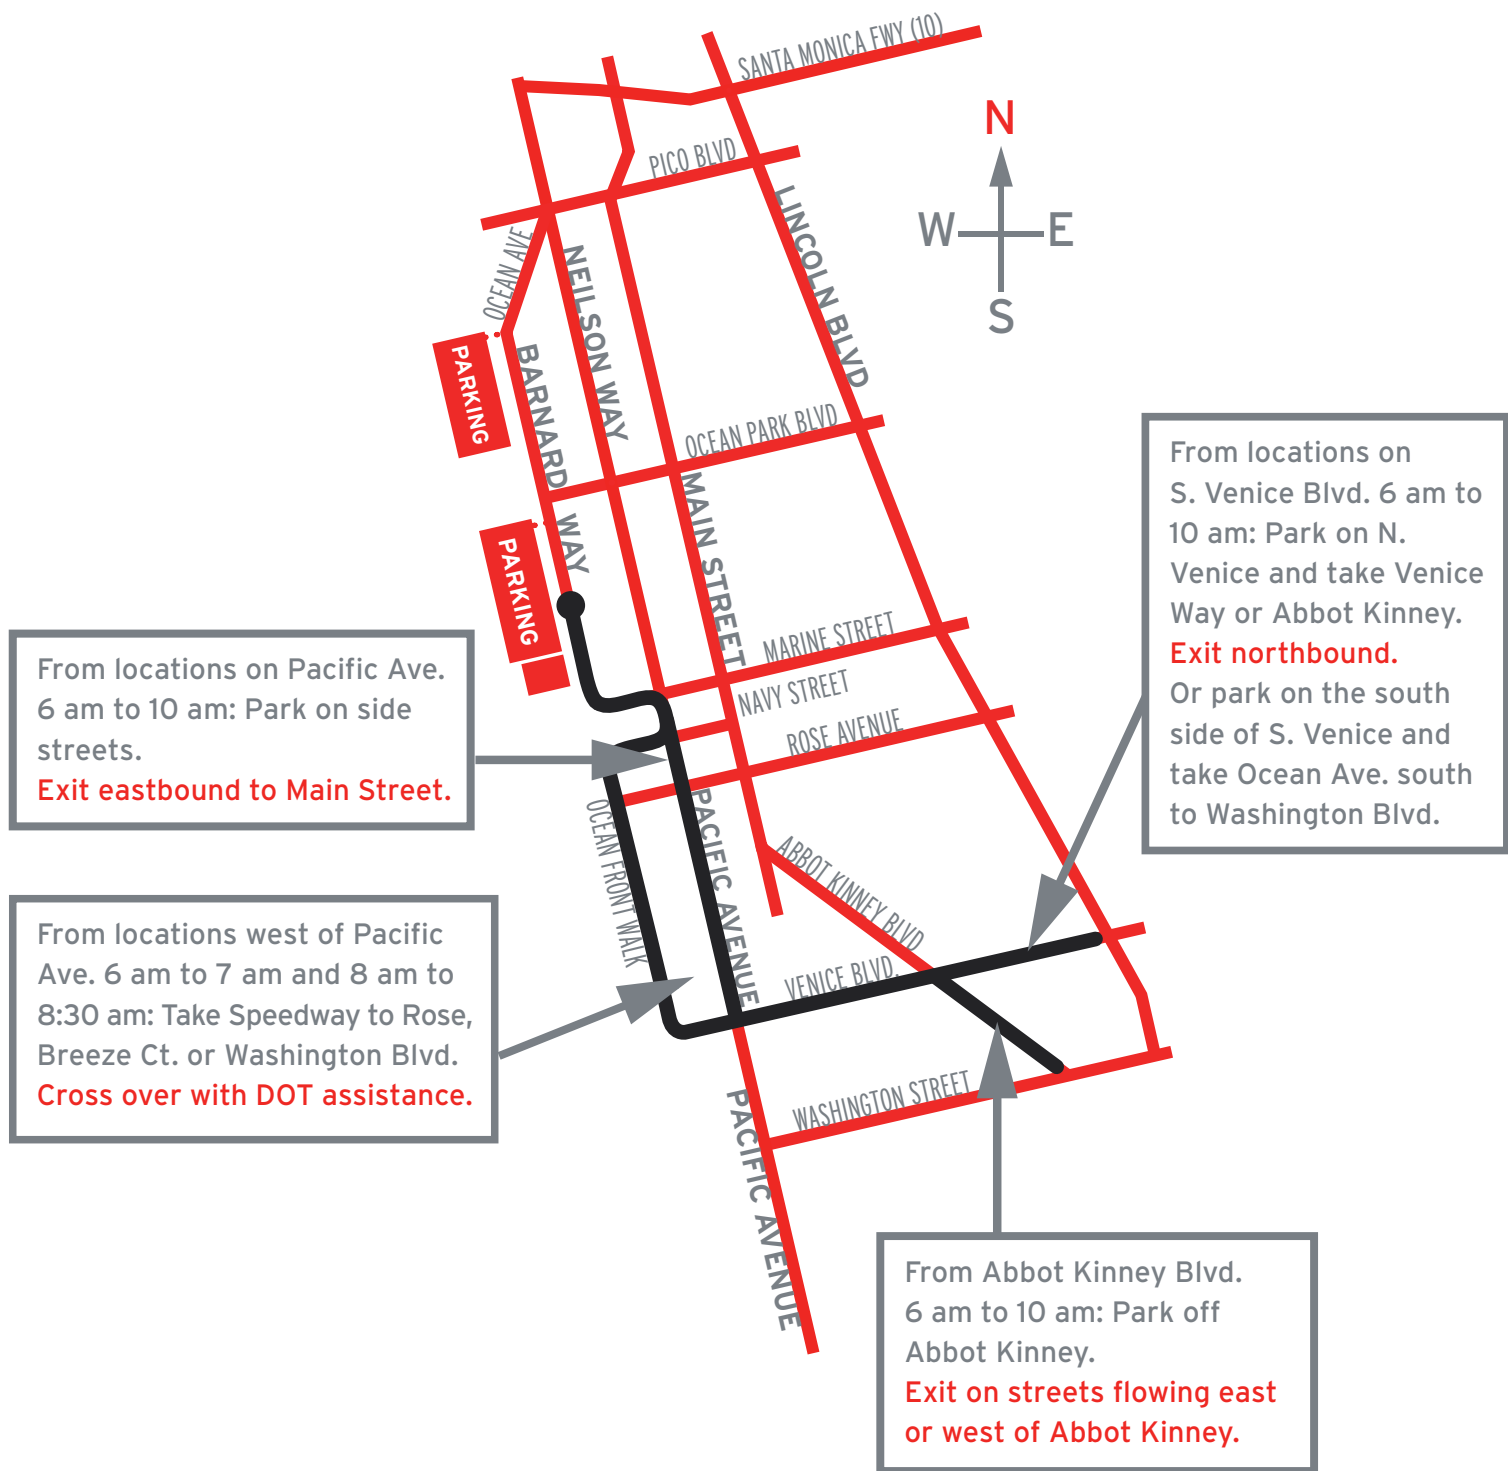

5K & 10K CHRISTMAS RUN

SPECIAL EVENT

SATURDAY, DECEMBER 10, 2011

EXPECT DELAYS

6 AM - 10 AM

If you have any questions, please contact us at [310] 828 4123
JOIN US FOR THE FUN! Support our Charities.
Go to www.christmasrun.com to register and for more information.

CONTACT INFORMATION: City of Los Angeles Street Services, Special Events Section
1149 S. Broadway, Suite 350, Los Angeles, CA 90015. Main Phone line: [213] 487 6000