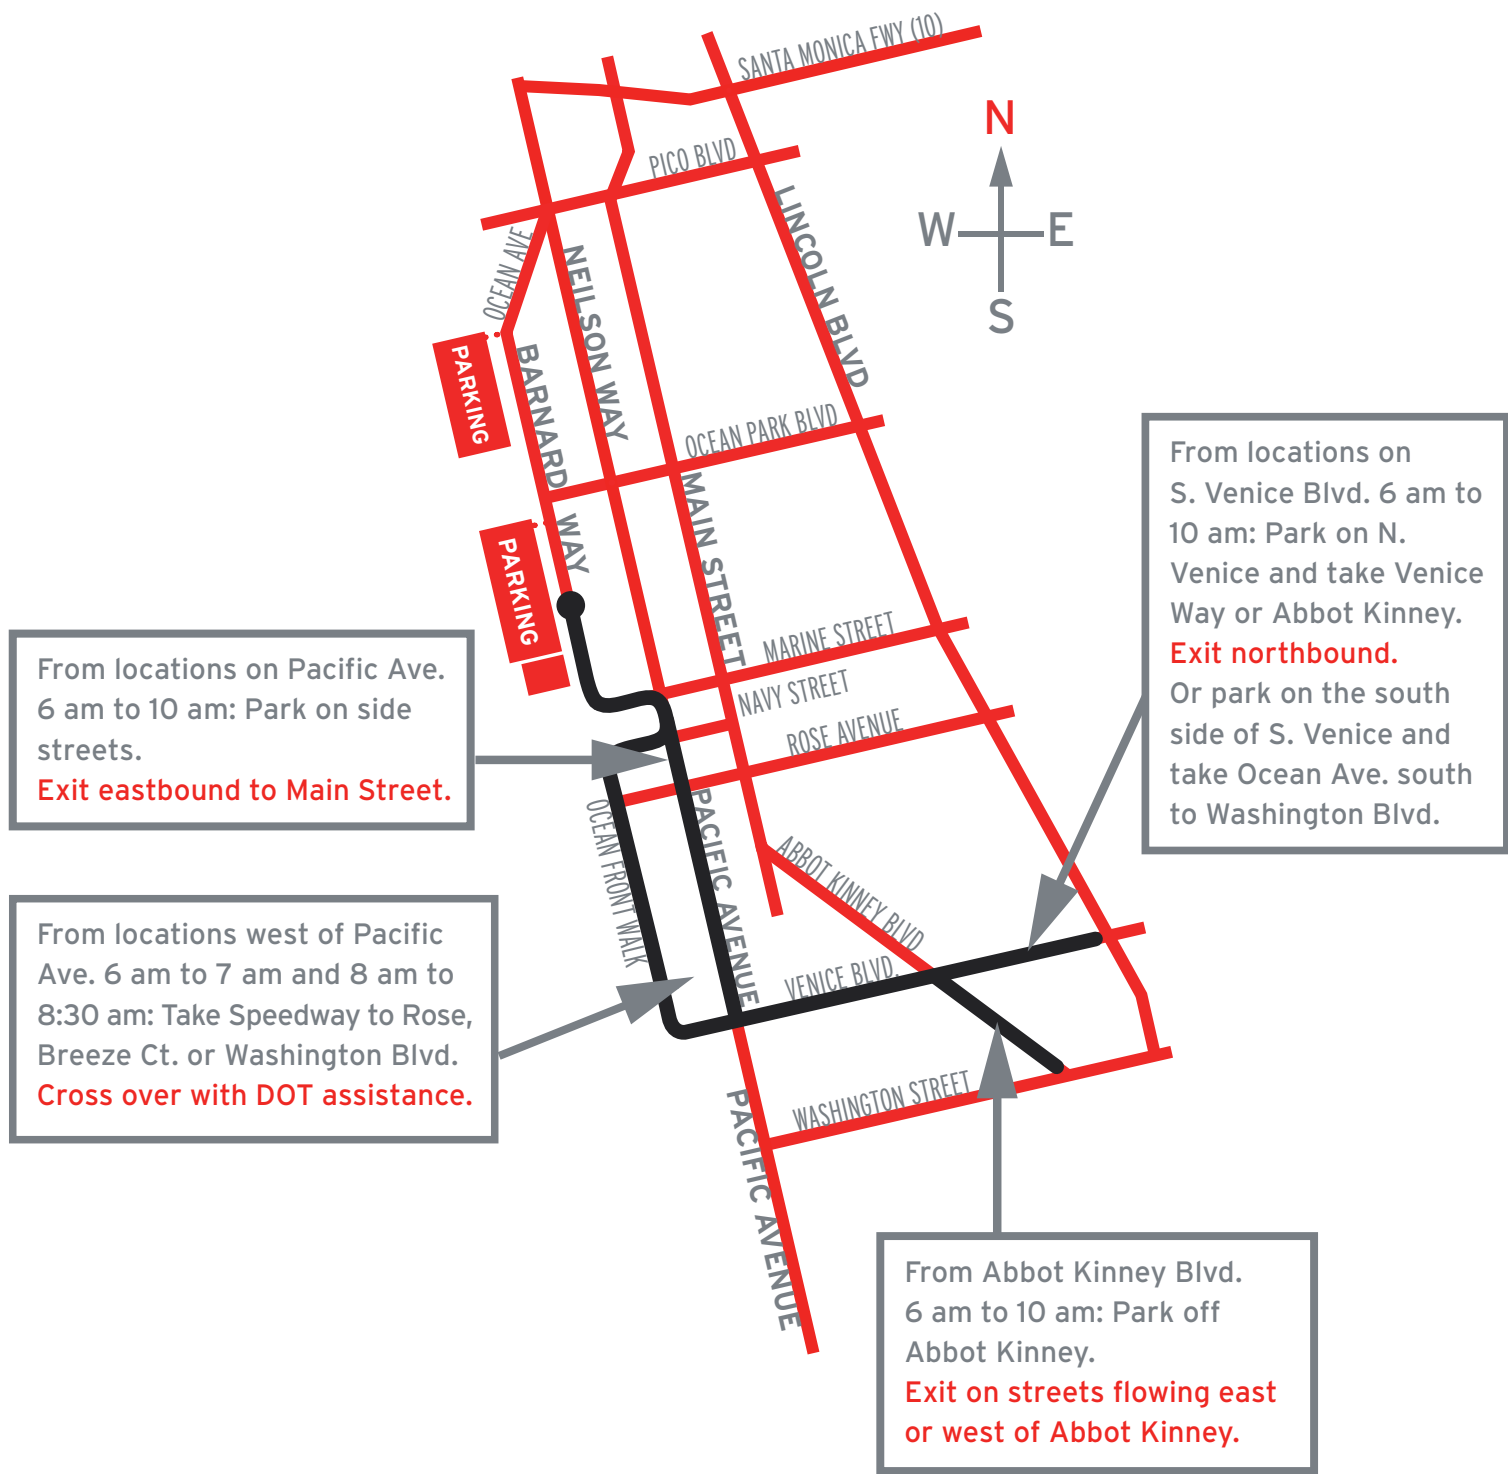

5K & 10K CHRISTMAS RUN
SPECIAL EVENT
SATURDAY, DECEMBER 10, 2011
EXPECT DELAYS
6 AM - 10 AM

If you have any questions, please contact us at [310] 828 4123
JOIN US FOR THE FUN! Support our Charities.
Go to www.christmasrun.com to register and for more information.

CONTACT INFORMATION: City of Los Angeles Street Services, Special Events Section
1149 S. Broadway, Suite 350, Los Angeles, CA 90015. Main Phone line: [213] 487 6000